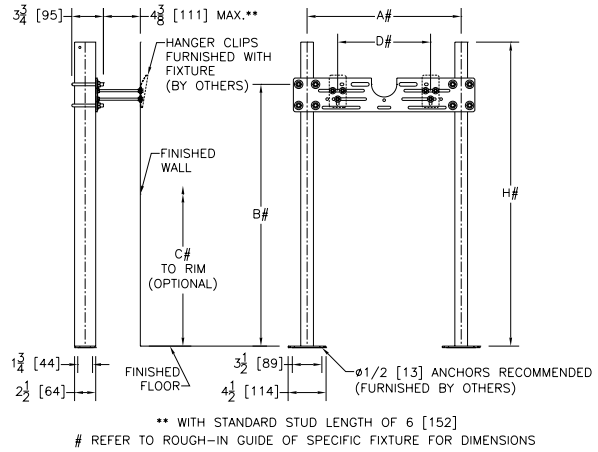

Z1221 PLATE TYPE SYSTEM – WALL URINALS

ENGINEERING SPECIFICATION

Zurn Z1221 wall urinal support system with top support plate comes complete with Dura-Coated rectangular steel uprights with welded feet, adjustable support plate, and mounting fasteners.

Product Number	Approximate Weight lb [kg]
Z1221	28 [13]

PREFIXES	DESCRIPTION	SINGLE	DOUBLE
Z1221*	Dura-Coated System with Universal Plate	750.00	992.00
SUFFIXES		ADD	
⓪ -EZ	Easy-to-Install Assembly	257.00	512.00
-58	Flush Valve Supply Support	90.00	176.00

Z1222 PLATE TYPE SYSTEM – WITH BEARING PLATE

ENGINEERING SPECIFICATION

Zurn Z1222 wall urinal support system comes complete with Dura-Coated carbon structural steel rectangular tubing uprights, conforming to ASTM A500 Grade C, with welded base feet having slotted floor anchor holes. Lower bearing plate is vertically adjustable with slot to accommodate bearing jack placement. Upper Universal hanger plate is pre-notched for back spud inlet and designed for various hardware positions and fixtures. Includes mounting fasteners and hardware.