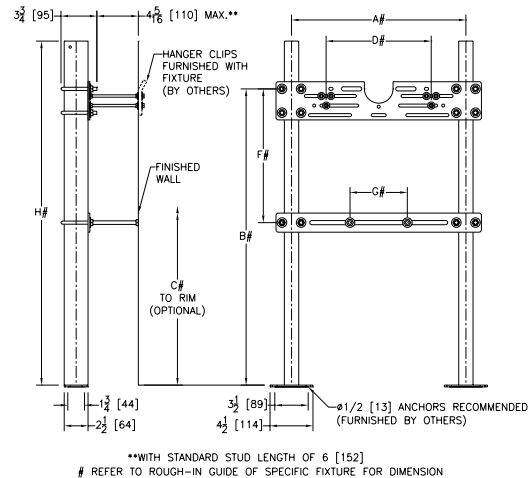

NOTES

Dimensional data for letter dimensions depends on fixture type and manufacturer. See Zurn Carrier/Fixture Rough-In information at www.Zurn.com for specific rough-in dimensions.

BEST SELLERS	LIST PRICE
Z1222-UNIV	838.00
Z1222-UNIV-42	838.00
Z1222-(See Carrier Code Book)	POA

Product Number	Approximate Weight lb [kg]
Z1222	30 [14]

PREFIXES	DESCRIPTION	SINGLE	DOUBLE
Z1222*	Dura-Coated System with Universal Plate	838.00	1,168.00
SUFFIXES		ADD	
⓪ -EZ	Easy-to-Install Assembly	257.00	512.00
⓪ -UA	Urinal Adapter	185.00	370.00
-58	Flush Valve Supply Support	90.00	176.00